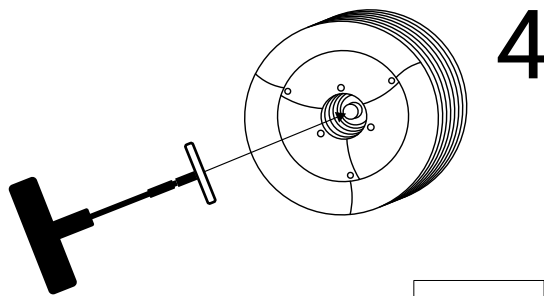

1

2

3

4

Place a magnet near white filter cap to turn ON & OFF. Change of state is signaled by a long **Red Flash** of the filter. Red flash **every 5 seconds** indicates ON state.

5

6

BARANIDESIGN