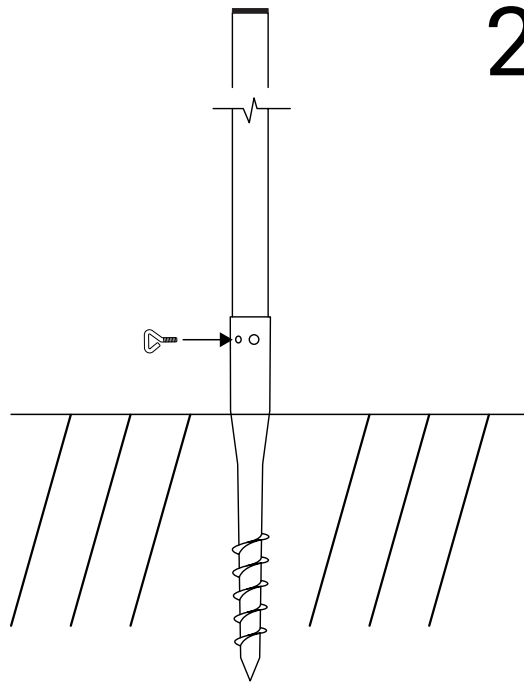

1

2

3

4

Place a magnet near white filter cap to turn ON & OFF. Change of state is signaled by a long **Red Flash** of the filter. Red flash **every 5 seconds** indicates ON state.

5

6

BARANIDESIGN