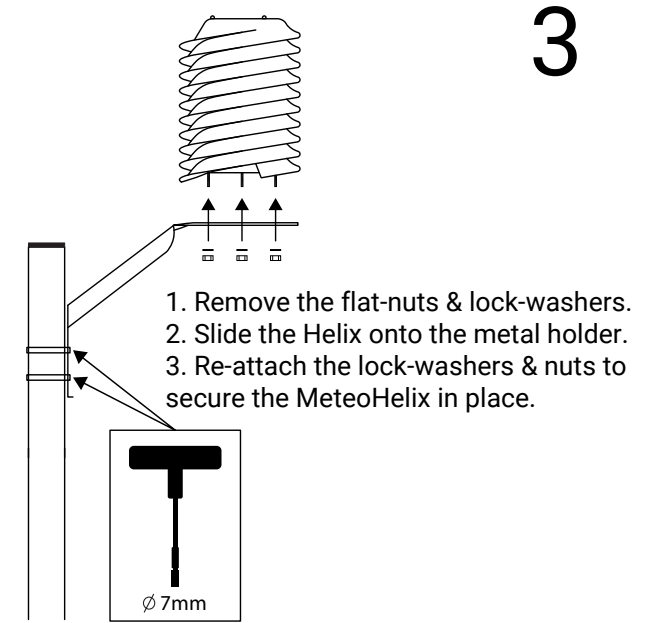

1

2

3

4

Place a magnet near white filter cap to turn ON & OFF. Change of state is signaled by a long **Red Flash** of the filter. Red flash **every 5 seconds** indicates ON state.

5

6

BARANIDESIGN