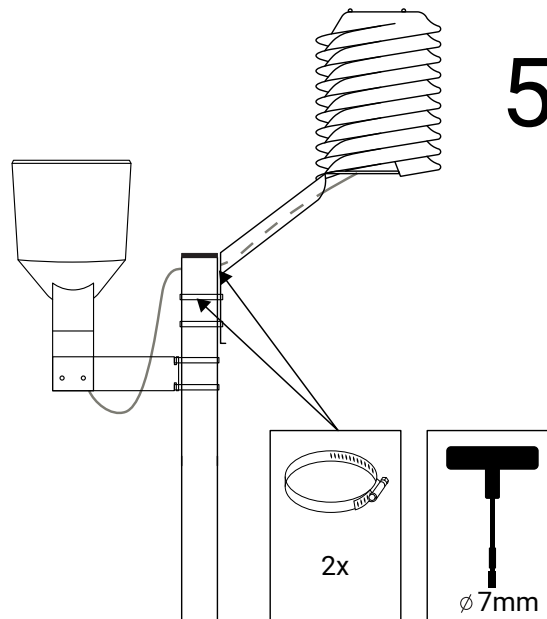

1

2

3

4

Place a magnet near white filter cap to turn ON & OFF. Change of state is signaled by a long **Red Flash** of the filter. Red flash **every 5 seconds** indicates ON state.

5

6

BARANIDESIGN