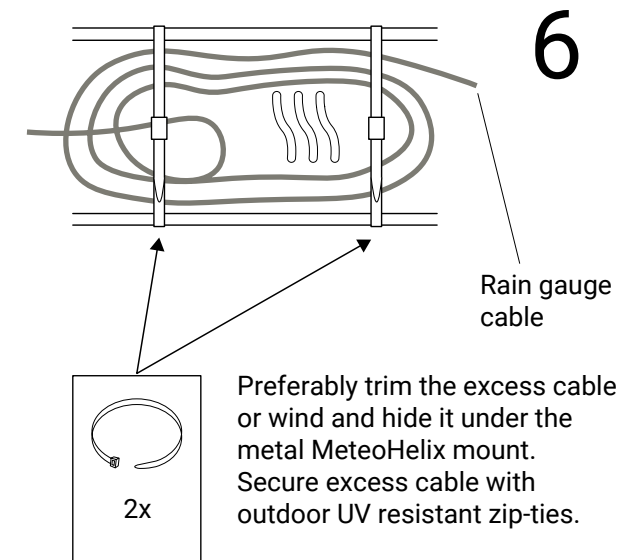

1

2

3

4

Place a magnet near white filter cap to turn ON & OFF. Change of state is signaled by a long **Red Flash** of the filter. Red flash **every 5 seconds** indicates ON state.

5

6

BARANIDESIGN